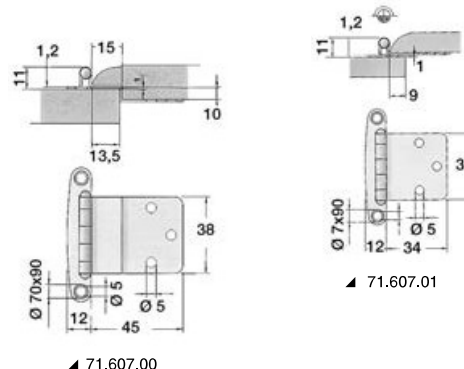

Stainless steel hinges for hatchways

To lock the device it's advisable to use the stopper model 38,107,41 or similar.

Code	Type	For hatches	mm
71.607.00	with overhang size mm 10	71.607.20; 71.607.22; 71.607.24; 71.607.26	57x44
71.607.01	without overhang part	with flat stop	38x46