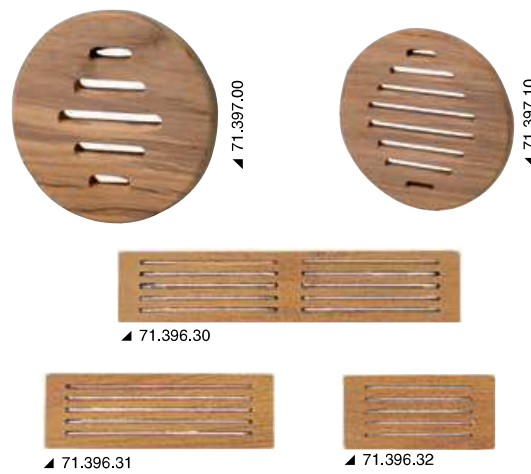

ARC protection front panel

Suitable for refrigerator bases, ventilation ducts, lockers etc.

Code	WxH mm	Picture n°	Code	WxH mm	Picture n°
71.396.30	445x100	1	71.396.70	125x125	5
71.396.31	300x100	2	71.396.71	125x250	6
71.396.32	200x100	3	71.397.00	∅ 100	-
71.396.33	200x150	7	71.397.10	∅ 150	-
71.396.60	125x65	4