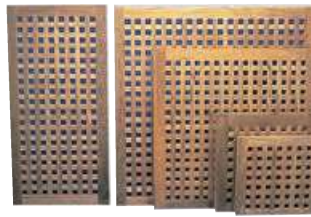

ARC teak gratings

ARC grating for floors and gangways - 22-mm thickness

Code	mm
71.118.07	1000x300
71.118.08	1250x300
71.118.09	1500x300

ARC shower, toilet and floor grating - 22-mm thickness

Code	mm
71.117.99	400x400
71.118.00	500x500
71.118.01	600x600
71.118.02	500x1000
71.118.05	800x800
71.118.06	1000x1000