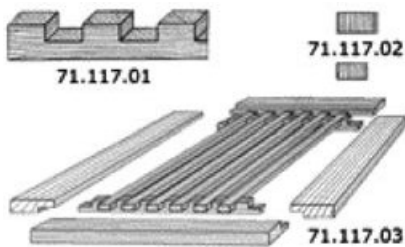

ARC teak gratings

ARC grating for floors and gangways - 22-mm thickness

Code	mm
71.118.07	1000x300
71.118.08	1250x300
71.118.09	1500x300

ARC shower, toilet and floor grating - 22-mm thickness

Code	mm
71.117.99	400x400
71.118.00	500x500
71.118.01	600x600
71.118.02	500x1000
71.118.05	800x800
71.118.06	1000x1000

ARC grating for showers, toilets or round bars - thickness 22 mm

Code	Ø mm
71.118.03	500
71.118.04	400

"Do it Yourself" system for creating gratings

With lights size 18x18 mm and thickness 18 mm.

Code	Description
71.117.01	staircase profile T032 mm 18x18, length cm 122
71.117.02	Rectangular T039 mm 18x9, length cm 122
71.117.03	perimetrical border T042, length cm 122
71.607.05	mounting wooden pins for end frame, 8 piece bag

ARC teak tables and chairs

Extra high quality finish, stainless steel fittings

Extra high quality finish, brass fittings.

Code	Cushion and backrest in	Color	Type	Fittings
71.323.20	Simple fabric	blue	chair *	stainless steel
71.323.21	Simple fabric	white	chair *	stainless steel
71.326.30	Stuffed fabric	blue	chair *	stainless steel
71.326.31	Stuffed fabric	sand	chair *	stainless steel
71.336.50	Stuffed fabric	blue	stool	stainless steel

* Size: closed 45x68x23 cm, opened 57x89h cm.