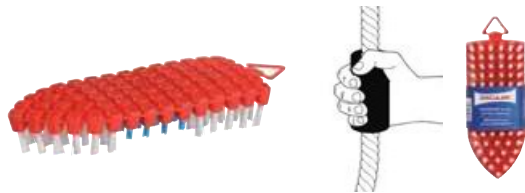

MAFRAST brush for line cleaning

36.639.01 Flexible brush to clean mooring lines, water tubes, electric cables, etc. It can be used on 10- to 25-mm Ø poles.