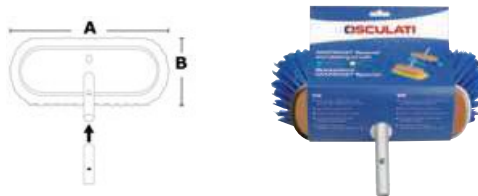

MAFRAST special scrubbing brush

Polyurethane-coated marine wood structure, shock-proof rim, premium fibres, anodized aluminium snap coupling. 2 sizes available: 8" and 10".

8" brush 195 (a) x 85 (b) mm	10" brush 250 (a) x 90 (b) mm	Fibres	
		Type	Material
36.633.03	36.634.03	Soft	Yellow polyester
36.633.05	36.634.05	Medium hardness	Blue polyester