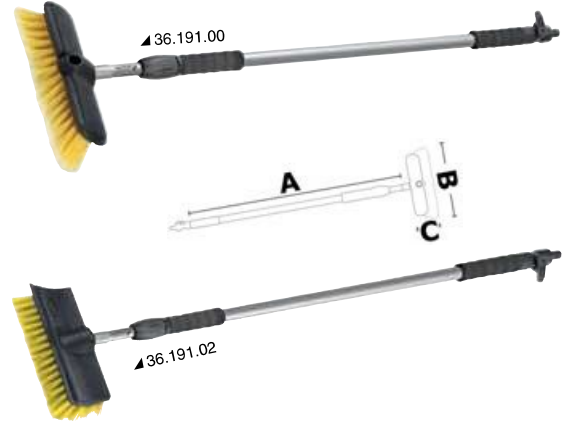

MAFRAST line cleaning accessories

Ergonomic, handy and heavy-duty products designed for boat cleaning. High-quality materials that have undergone strict production tests. Compatible and interchangeable with SHURHOLD equivalent items.

MAFRAST telescopic scrubbing brush made of anodized aluminium and fitted with rotational closing tap

Convenient and sturdy, fitted with ergonomic anti-slip rubber handle for use also with wet hands and snap joint on the end for use in case of water flow. Medium-hardness brush for all surfaces.

Code	Version	Handle		Brush (BxC) mm
		length (A) cm	Ø mm	
36.191.00	Standard	95/150	22/25	25x9
36.191.02*	Double angle	117/180	22/25	25x14
36.191.03	Five angles	117/180	22/25	30x15

* Double angle adjustable brush and water wiper rim.