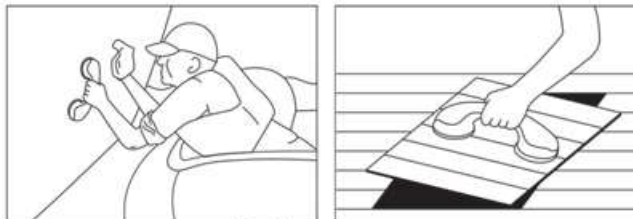

80 micron filter, descaling, washable

Designed to be mounted along the piping that carries water onto the berth. Filters water that goes onboard and that contains lime residues that be clog the pipework; fitted with 2 snap-in joints.