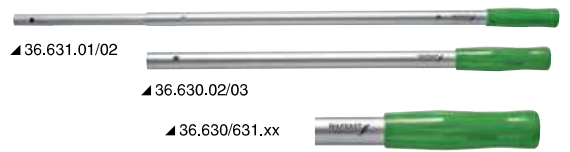

MAFRAST anodized aluminium stick

Snap mounting. Fixed or telescopic version available.

Code	Length cm	Type
36.630.02	102	Fixed
36.630.03	153	Fixed
36.631.01	90/160	Telescopic
36.631.02	120/220	Telescopic