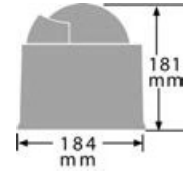

▲ 25.085.11

RITCHIE Supersport compasses

For offshore racing boats.

Black body, rose dial	White body, rose dial	12V LED lighting	Model	Size
25.087.01	25.087.11	Yes	Supersport SS-1002	3" 3/4 (94 mm)
25.087.02	25.087.12	Yes	Supersport SS-2000	4" 1/2 (114 mm)
25.087.03	25.087.13	Yes	Supersport SS-5000	5" (127 mm)