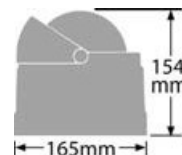

▲ 25.084.51

▲ 25.084.51