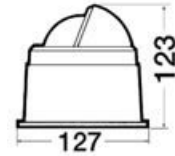

3" (80 mm) RIVIERA compasses

Type approved under Ministerial Order 388 of 29/9/99; recommended for boats up to 8 metres; gimbals, built-in compass corrector, lighting, rose with 5° scale. Also available for the southern hemisphere.

RIVIERA Zenit 3" compass fitted with binnacle

Front rose	12V LED lighting	Flat rose	12V lighting	Version	Rose colour	Body colour
25.015.04	Yes	-	-	High speed	Blue	White
25.015.02	Yes	25.017.00	Yes	High speed	Black	Black
-	-	25.016.00	Yes	Normal	Black	Black

RIVIERA Zenit 3" compass with bracket

Front rose	12V LED lighting	Flat rose	12V lighting	Version	Rose colour	Body colour
25.015.08	Yes	25.008.20	Yes	High speed	blue	white
-	-	25.008.10	Yes	High speed	blue	grey
25.015.06	Yes	25.008.00	Yes	High speed	black	black
25.015.05	Yes	25.007.00	Yes	Normal	black	black

RIVIERA Zenit 3" recess fit compass

Front rose	12V LED lighting	Flat rose	12V lighting	Type	Rose color	Body colour
25.015.20	Yes	25.014.20	Yes	High speed	Blue	White
-	-	25.014.10	Yes	High speed	Blue	Grey
25.015.10	Yes	25.014.00	Yes	High speed	Black	Black
-	-	25.013.00	Yes	Normal	Black	Black