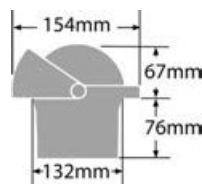

▲ 25.084.41

▲ 25.084.41