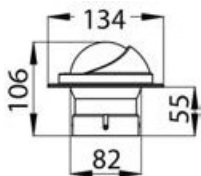

▲ 25.014.90

▲ 25.014.91

▲ 25.014.96

▲ 25.014.97

RIVIERA 4" (100 mm) compasses

Type approved under Ministerial Order 388 of 29/9/99; recommended for boats up to 10.5 metres; internal gimbals, lighting, 5° graduation.
Also available for the southern hemisphere.