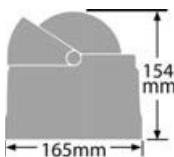

▲ 25.084.11