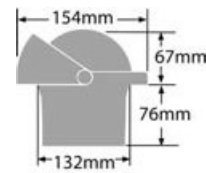

▲ 25.084.01/02/31/32