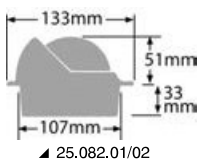

▲ 25.082.01/02