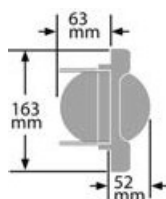

▲ 25.088.01