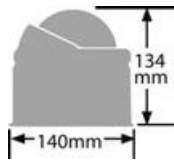

▲ 25.083.01/04

▲ 25.083.02

▲ 25.083.31

▲ 25.083.32

▲ 25.083.01/02/04/31/32

▲ 25.083.11

▲ 25.083.11

RITCHIE Navigator 4" 1/2 (114 mm) compasses with compensators and night lighting