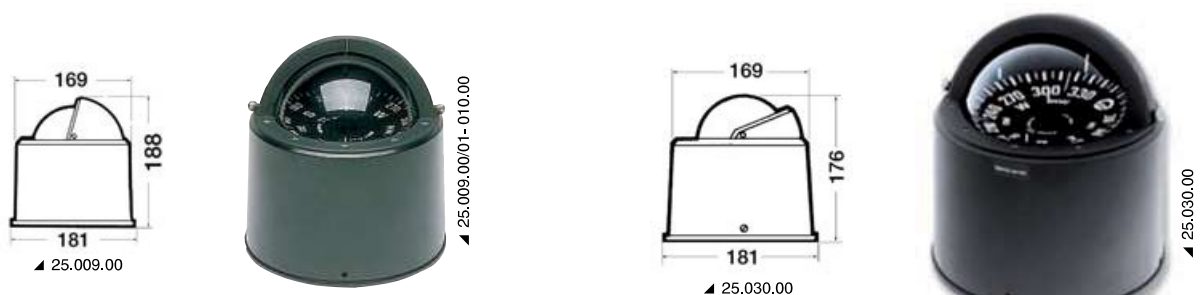

RIVIERA 5" compass with binnacle

Code	Version	24V lighting	Graduation	Initials
25.009.00	Removable rose	Yes	5°	BW2
25.009.01**	Removable rose, for Mercantile Marine and fishing boats*	Yes	2°	-
25.010.00	High speed, over 25 knots	Yes	5°	BW2/AV
25.030.00	For sail boat bollards with low sun hoods	Yes	5°	BW4

* Supplied with testing certificate **RINA** for each compass.

** To be ordered.