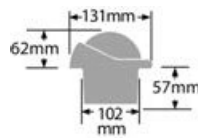

▲ 25.087.01/11