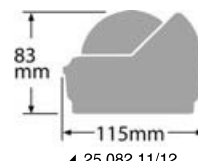

▲ 25.082.11/12