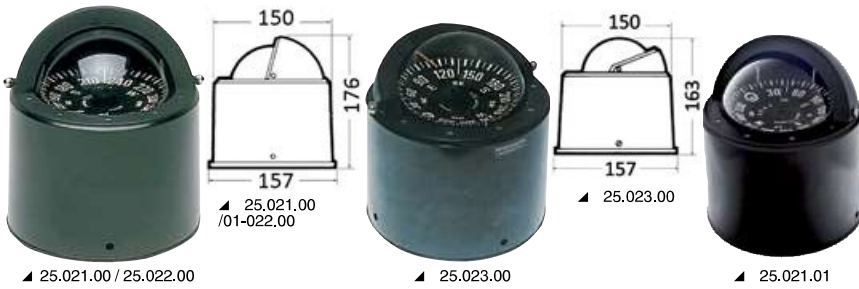

RIVIERA 4" (100 mm) compasses

Type approved under Ministerial Order 388 of 29/9/99; recommended for boats up to 10.5 metres; internal gimbals, lighting, 5° graduation.
Also available for the southern hemisphere.

RIVIERA 4" compass with binnacle

Code	Version	12V Lighting
25.021.00	Standard	Yes
25.022.00	High speed, over 25 knots	Yes
25.021.01	For Merchant Navy and fishing boats (2° in 2°). RINA test certificate for every single compass.	Yes
25.023.00	For sail boat bollards with low sun hood	Yes