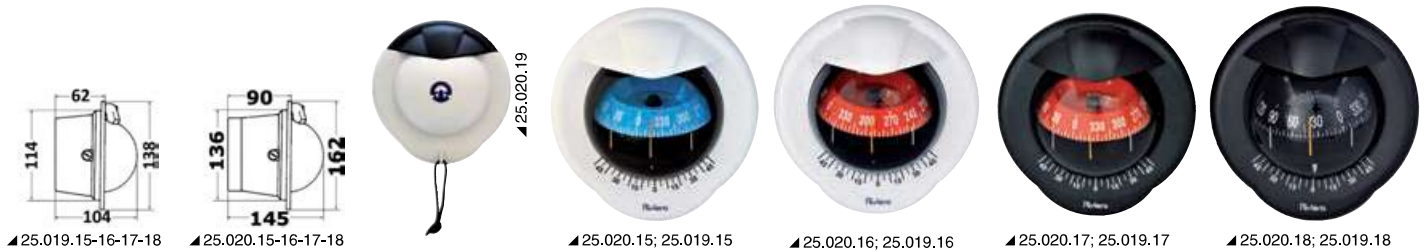

RIVIERA 3" and 4" Polare wall compass

Internal cardan, inclinometer, 12/24V lighting, 5° scale. Rear shield and cover included.

Code	Inches	Apparent Ø mm	Body	Rose	Inclinometer	12 V* light	12V LED lighting
25.019.18	3"	80	Black	Black	Yes	Yes	Yes
25.019.17	3"	80	Black	Red	Yes	Yes	Yes
25.019.16	3"	80	White	Red	Yes	Yes	Yes
25.019.15	3"	80	White	Blue	Yes	Yes	Yes
25.020.18	4"	100	Black	Black	Yes	Yes	Yes
25.020.17	4"	100	Black	Red	Yes	Yes	Yes
25.020.16	4"	100	White	Red	Yes	Yes	Yes
25.020.15	4"	100	White	Blue	Yes	Yes	Yes

25.020.19 Spare cover for 4"-compasses

25.020.20 Spare cover for 3"-compasses

New

RIVIERA Astra 4" compass for ceiling mounting

Ideal to optimize space on the bridge, which is increasingly cluttered with monitors, controls and electronic instruments. The aim is to exploit unused surfaces such as the ceiling overlooking the bridge area.

Code	Version	Body	Rose	12V* Lighting
25.040.00	Normal	Black	Black	Yes
25.040.01	High speed, over 25 knots	Black	Black	Yes
25.040.02	Normal	White	Black	Yes

* 24V version available on demand