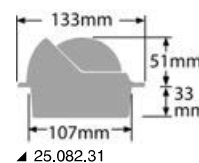

▲ 25.082.31

▲ 25.082.31