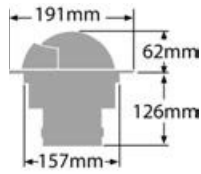

▲ 25.085.01