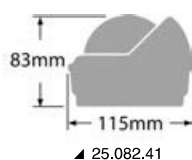

▲ 25.082.41