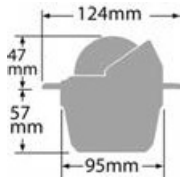

RITCHIE® Navigation compasses

RITCHIE
NAVIGATION

RITCHIE Explorer 2" 3/4 (70 mm) compasses with compensators and night lighting

Built-in	Version		12V LED lighting	Body	Dial
	External	With bracket			
25.081.01	25.081.11	25.081.21	Yes	■ Black	■ Black
25.081.02	25.081.12	25.081.22	Yes	□ White	□ White
-	25.081.13	25.081.23	Yes	■ Blue	■ Blue

▲ 25.081.01/02