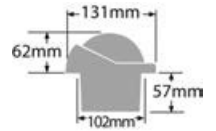

▲ 25.083.01/04

▲ 25.083.02

▲ 25.083.31

▲ 25.083.32

▲ 25.083.01/02/04/31/32

▲ 25.083.11

▲ 25.083.11

RITCHIE Navigator 4" 1/2 (114 mm) compasses with compensators and night lighting