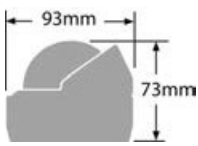

▲ 25.081.11/12/13