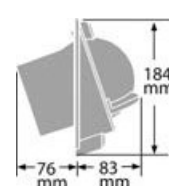

▲ 25.088.02