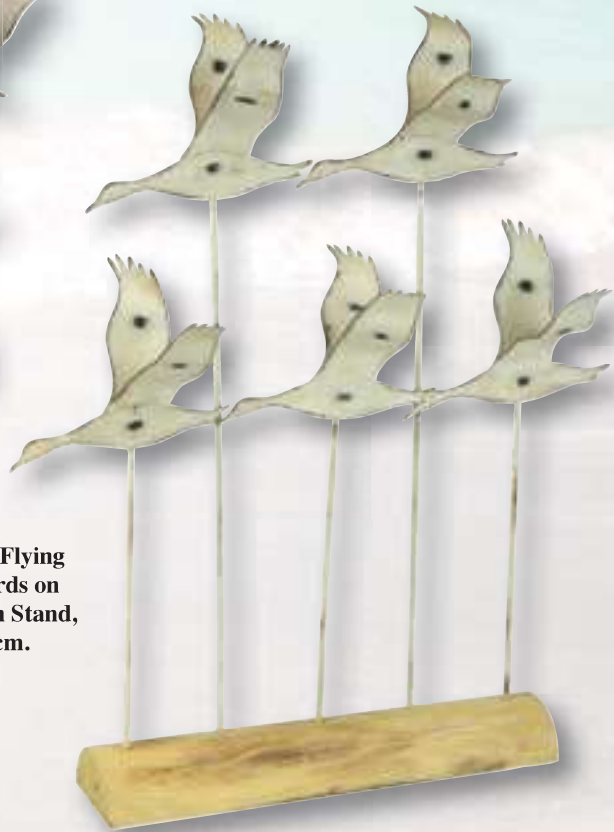

*Metal & Wood*

**53118 Hanging 3 Sailboats/Seagulls, 20cm.**

# Hanging Décor

53105 Metal Seabirds Garland, 115cm.

53106 Wooden Fish Garland, 90cm.

53139 Fish, Seahorse, Starfish Garland, 90cm.

Metal

53105

55346 Hanging House with Yacht, 46cm.

52907 Hanging Seagull & Fish (3), 34cm.

53122 Flying Seabirds on Wooden Stand, 34cm.