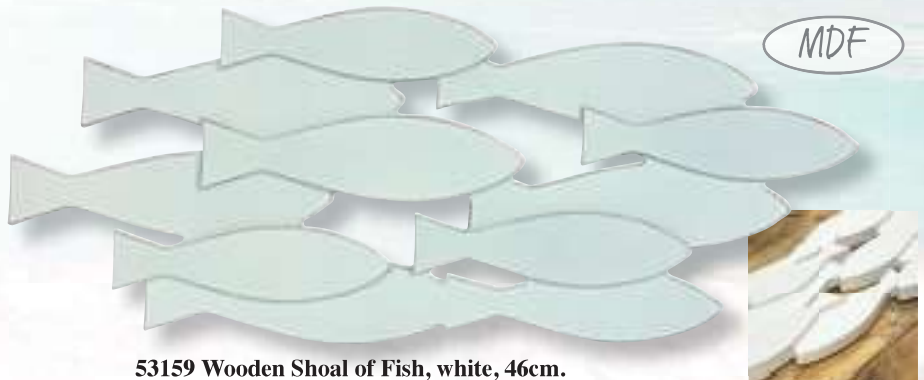

Wood

52745 Wooden Sailboat with Net Sails, 22cm.

53075 Whale Tail/Fish (3) Coathooks, 50cm.

MDF

53159 Wooden Shoal of Fish, white, 46cm.

53160 Wooden Whale, navy, 20cm.

53062 Wooden Fish Bones Shelf, 66cm.