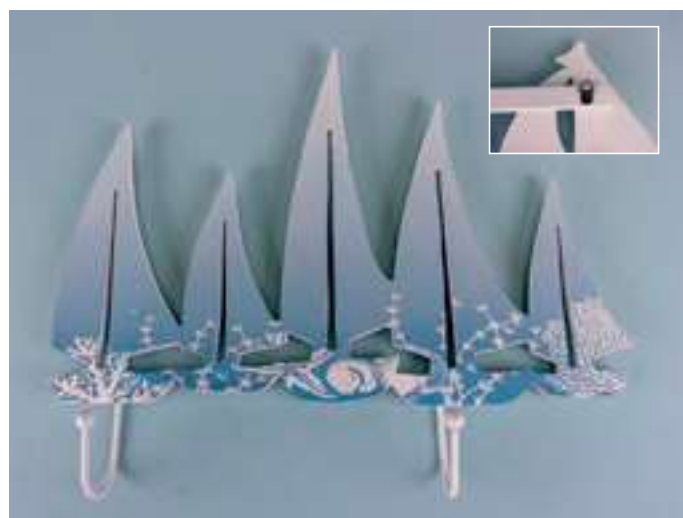

15862 Two-Tone Crab Hook, 21cm.

**15451 Ships Wheel Wall Hook, 16x21cm.**

**15453 Seahorse Wall Hook, 31cm.**

**15452 Crab Wall Hook, 21x17cm.**

**15454 Yacht Flotilla Coat Hooks, 28x25cm.**

**15455 Sailboat Flotilla Coat Hooks, 39x16cm.**