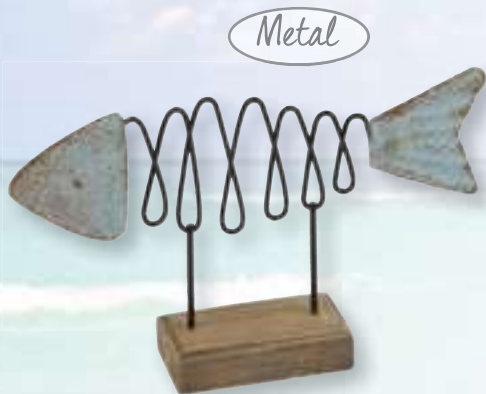

# Fish Décor

53119 Wooden Decorative Hanging Fish, 28cm.

53141 Wooden Hanging Fish grey, 30cm.

53142 Wooden Hanging Fish teal, 30cm.

52819 Metal Fish with Spiral Middle, 16cm.

52818 Hanging Fish Bones, 61cm.

52752 Shoal of 3 Fish, stripes, 19cm.

52756 Wire Fish Shoal, 29cm.