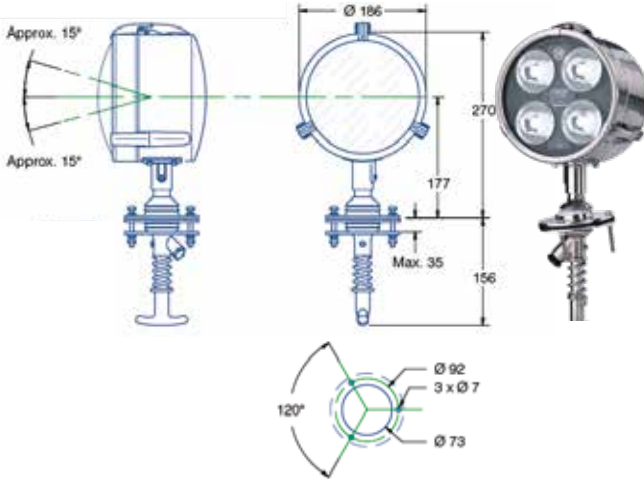

DHR LED

Korkealuokkainen läpi katon asennettava LED-valonheitin vaativaan käyttöön. Valonheittimen runko ja ohjausvarsi on ruostumatonta terästä. T-kahva on valettua messinkiä. Valonheittimen ohjausvarren pallonivel on jousikuormitettu.

9514039220 180CB-LED 10-32VDC 20W Ø 180 mm