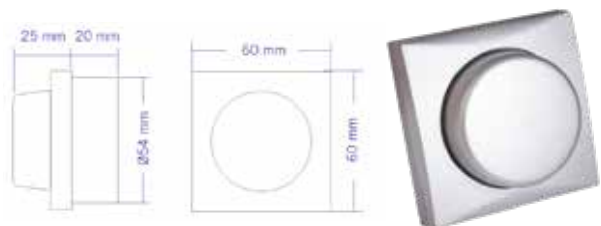

POLARIS-HIMMENNINKYTKIN

Mukautu tarpeesi mukaan ja säädä valaistusta helposti langattoman himmentimen avulla. Painamalla painiketta saadaan valot päälle tai pois ja kiertämällä säätimestä säädetään valon tasoa. Himmennin on paristokäyttöinen, joten sähköjohdotusta ei tarvita.