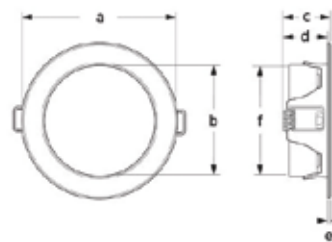

Square Spring Clip

Dimensions:
a = 78.0mm (3.1")
b = 48.0mm (1.9")
c = 29.0mm (1.14")
d = 26.4mm (1.04")
e = 2.5mm (0.1")
f = 72.0mm (2.8") (Mounting Hole)

Round Spring Clip

Dimensions:
a = 95.0mm (3.7")
b = 68.0mm (2.7")
c = 30.0mm (1.2")
d = 27.3mm (1.07")
e = 2.0mm (0.08")
f = 72.0mm (2.8") (Mounting Hole)